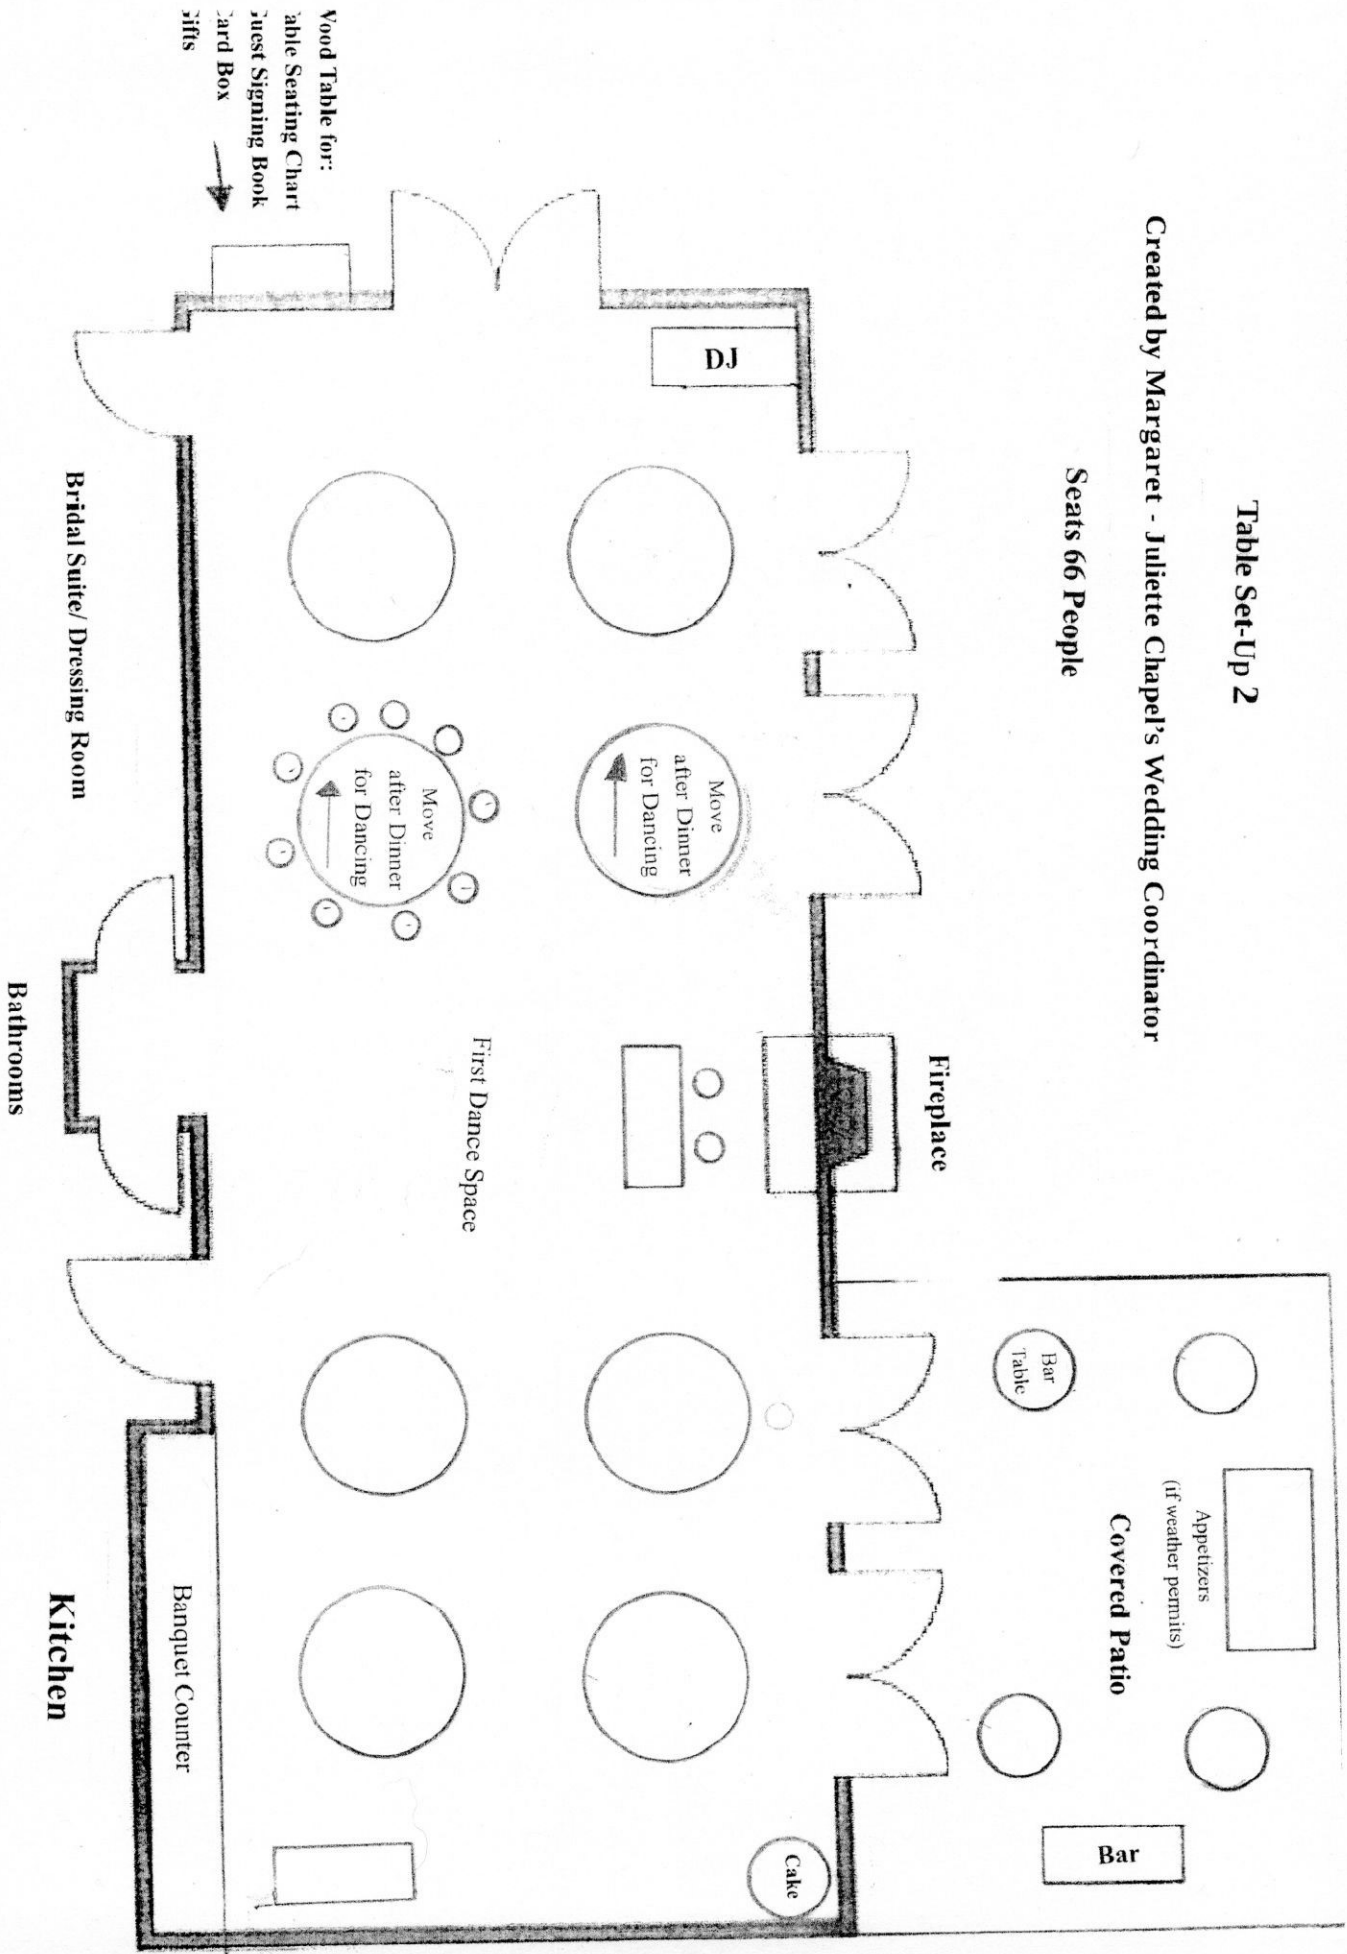

Appetizers (if weather permits)

Covered Patio

Bar

Cake

Remove after Dinner for Dancing

Move after Dinner for Dancing

Bridal Suite/ Dressing Room

Bathrooms

Banquet Counter

Kitchen

Extra Food/Drink Service (if needed)

Wood Table for:
Table Seating Chart
Guest Signing Book
Card Box
Gifts

Table Set-Up 2

Created by Margaret - Juliette Chapel's Wedding Coordinator

Seats 66 People

Extra Food/Drink Service (if needed)

Table Set-Up 3

Created by Margaret - Juliette Chapel's Wedding Coordinator

Seats 72 People

DJ

Remove after Dinner for Dancing

Remove after Dinner for Dancing

Fireplace

Bride & Groom Table

First Dance Space

Bar Table

Covered Patio

Bar

Cake

Banquet Counter