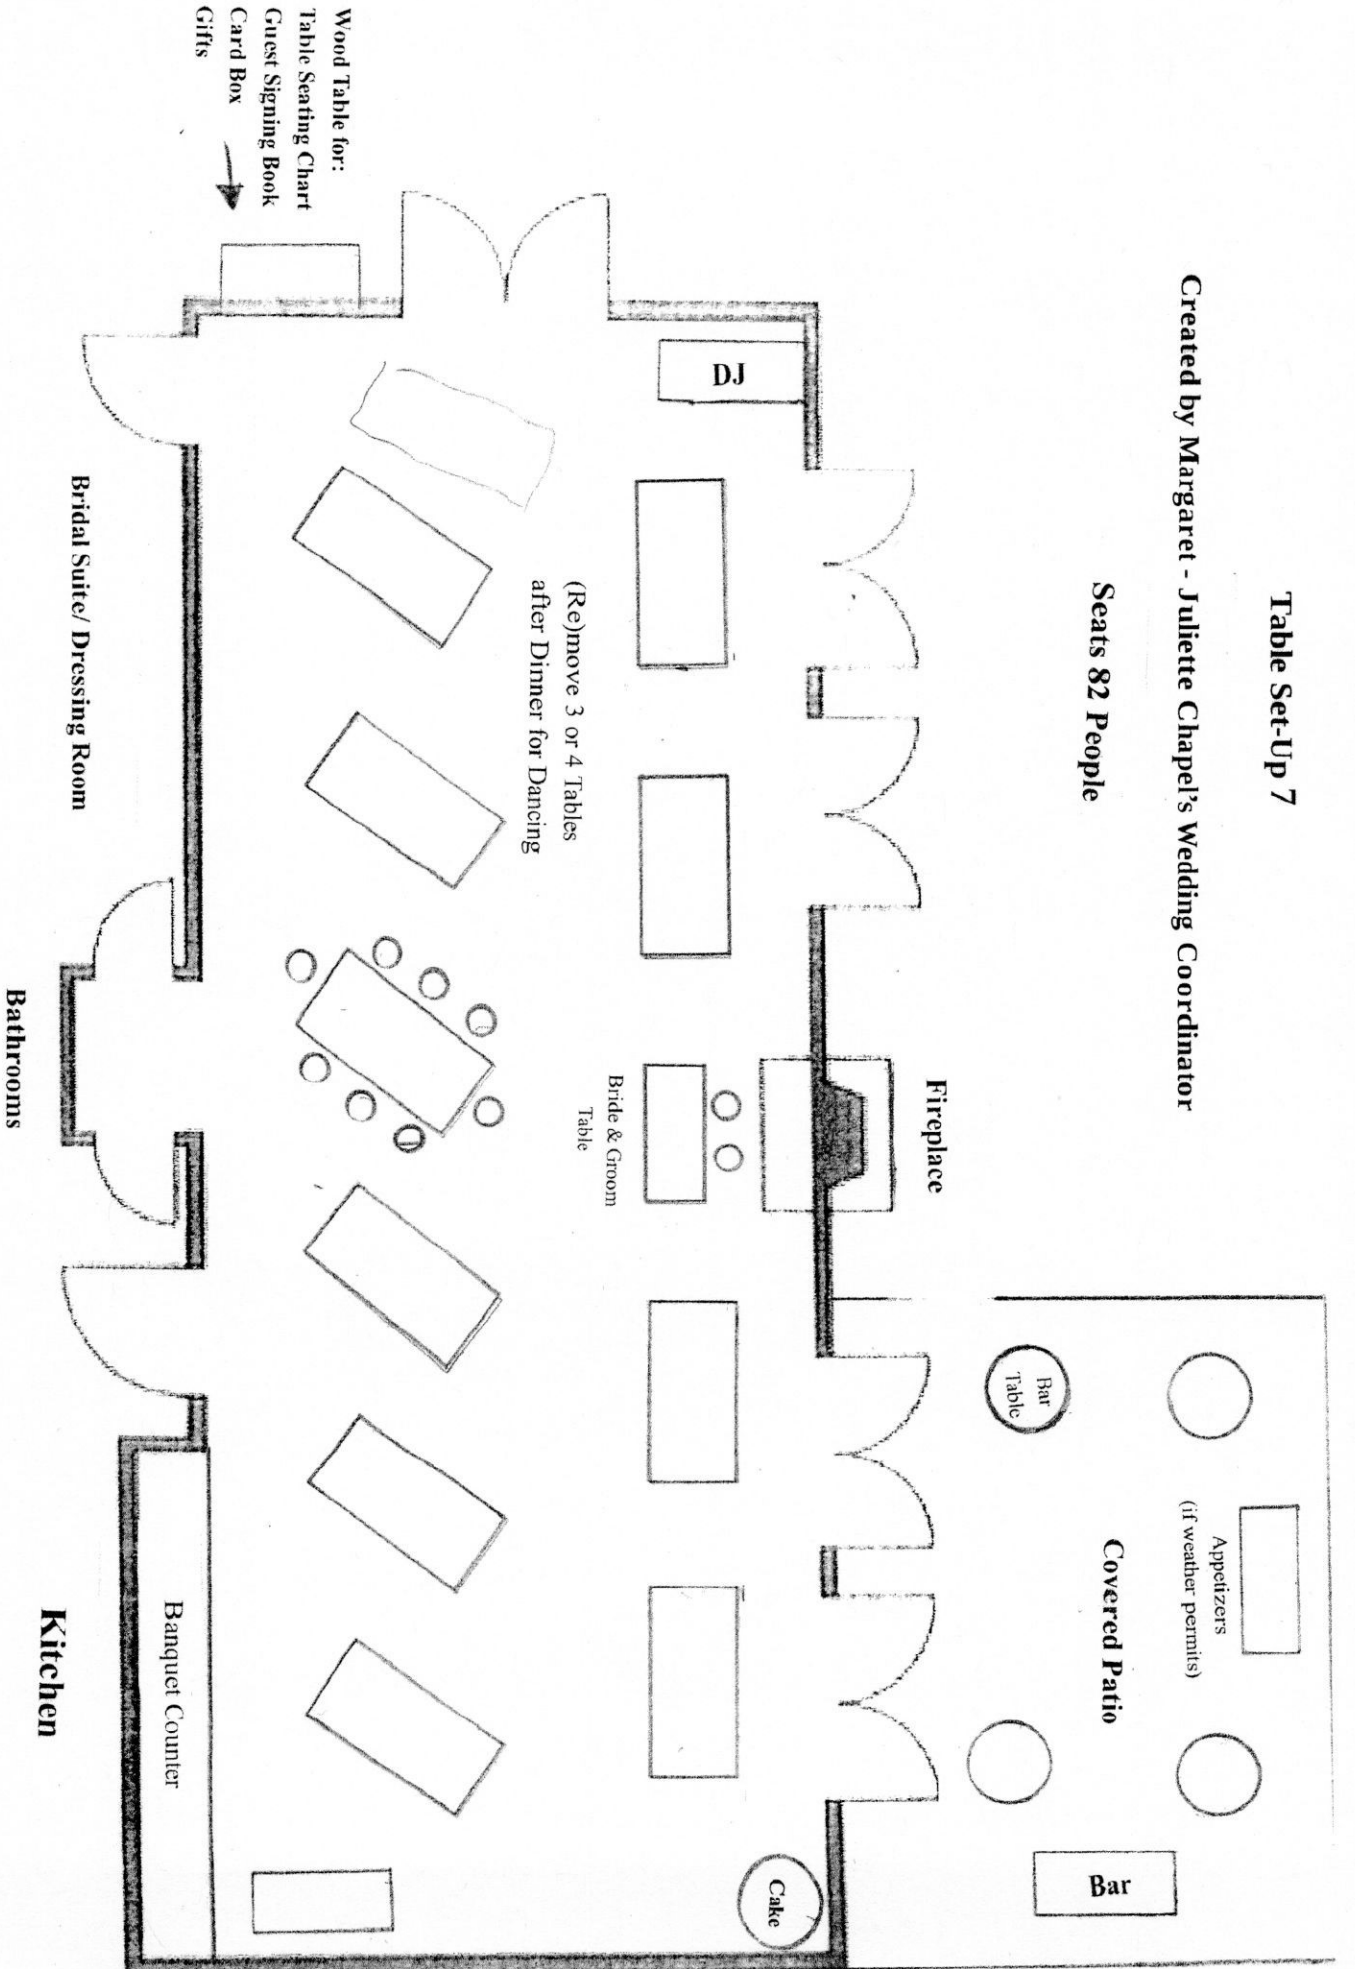

Appetizers (if weather permits)

Covered Patio

Bar

Cake

Remove after Dinner for Dancing

Move after Dinner for Dancing

Bridal Suite/ Dressing Room

Bathrooms

Banquet Counter

Kitchen

Extra Food/Drink Service (if needed)

Wood Table for:
Table Seating Chart
Guest Signing Book
Card Box
Gifts

Table Set-Up 2

Created by Margaret - Juliette Chapel's Wedding Coordinator

Kitchen

Bathrooms

Bridal Suite/ Dressing Room

Wood Table for:
Table Seating Chart
Guest Signing Book
Card Box
Gifts

Extra Food Service (if needed)

Table Set-Up 4

Created by Margaret - Juliette Chapel's Wedding Coordinator

Created by Margaret - Juliette Chapel's Wedding Coordinator

Seats 82 People

Table Set-Up 8

Created by Margaret - Juliette Chapel's Wedding Coordinator

Seats 82 People

Extra Food/Drink Service
(if needed)