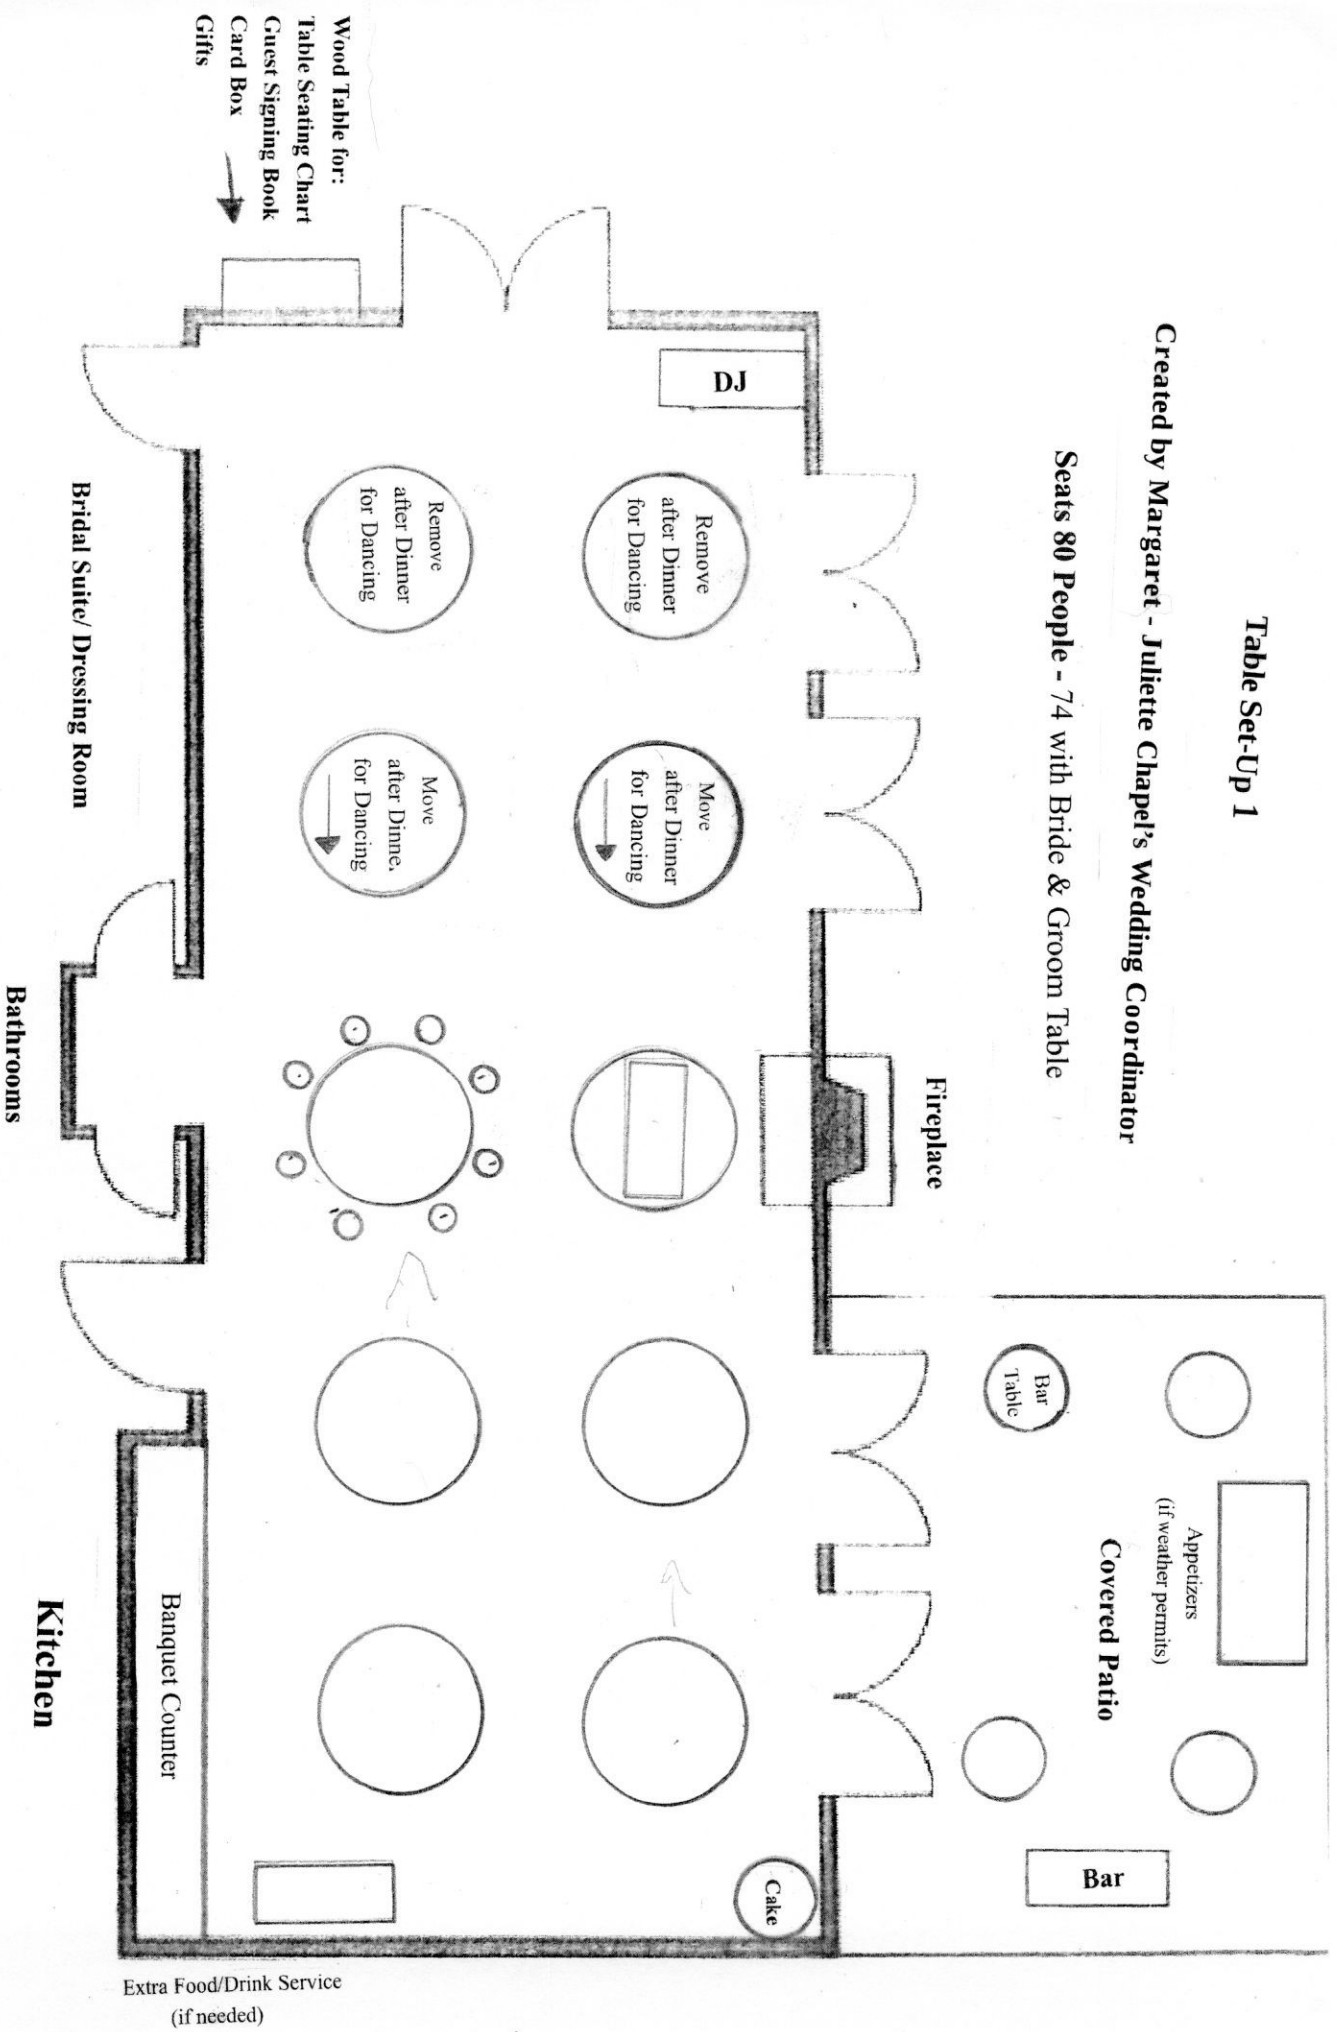

Table Set-Up 1

Created by Margaret - Juliette Chapel's Wedding Coordinator

Seats 80 People - 74 with Bride & Groom Table

DJ

Remove after Dinner for Dancing

Move after Dinner for Dancing

Fireplace

Bar Table

Appetizers (if weather permits)

Covered Patio

Bar

Cake

Remove after Dinner for Dancing

Move after Dinner for Dancing

Bridal Suite/ Dressing Room

Bathrooms

Banquet Counter

Kitchen

Extra Food/Drink Service (if needed)

Wood Table for:
Table Seating Chart
Guest Signing Book
Card Box
Gifts

Table Set-Up 2

Created by Margaret - Juliette Chapel's Wedding Coordinator

Fireplace

Bride & Groom Table

First Dance Space

Bar Table

Covered Patio

Bar

Cake

Banquet Counter