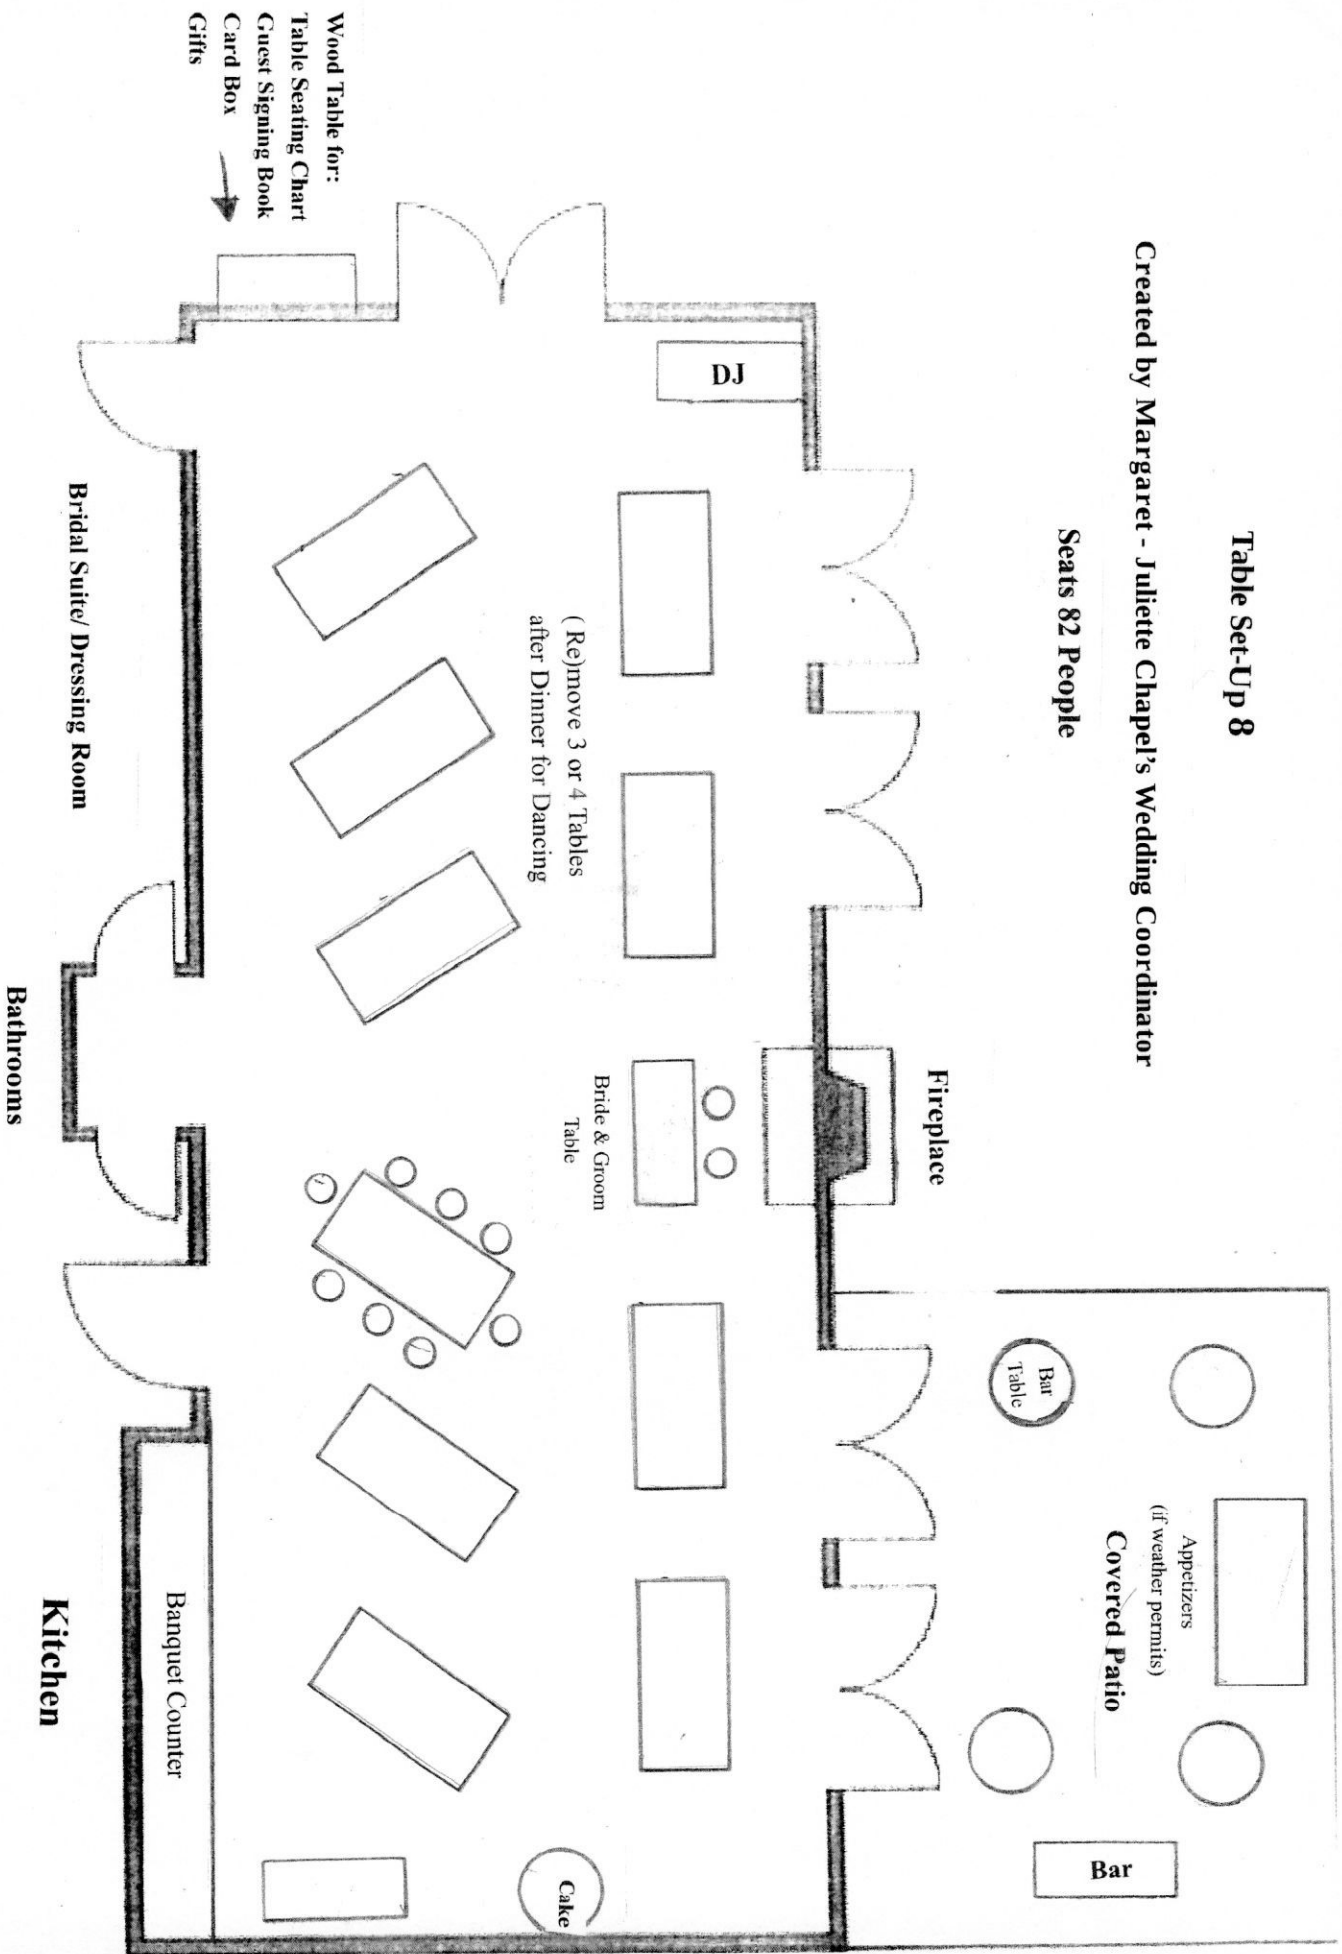

Appetizers (if weather permits)

Covered Patio

Bar

Cake

Remove after Dinner for Dancing

Move after Dinner for Dancing

Bridal Suite/ Dressing Room

Bathrooms

Kitchen

Bathrooms

Bridal Suite/ Dressing Room

Wood Table for:
Table Seating Chart
Guest Signing Book
Card Box
Gifts

Extra Food Service (if needed)

Table Set-Up 4

Created by Margaret - Juliette Chapel's Wedding Coordinator

Seats 72 People

Table Set-Up 5

Created by Margaret - Juliette Chapel's Wedding Coordinator

Seats 68 People

Table Set-Up 6

Created by Margaret - Juliette Chapel's Wedding Coordinator

Seats 76 People

Table Set-Up 7

Created by Margaret - Juliette Chapel's Wedding Coordinator

Seats 82 People

Table Set-Up 8

Created by Margaret - Juliette Chapel's Wedding Coordinator

Seats 82 People

Extra Food/Drink Service
(if needed)