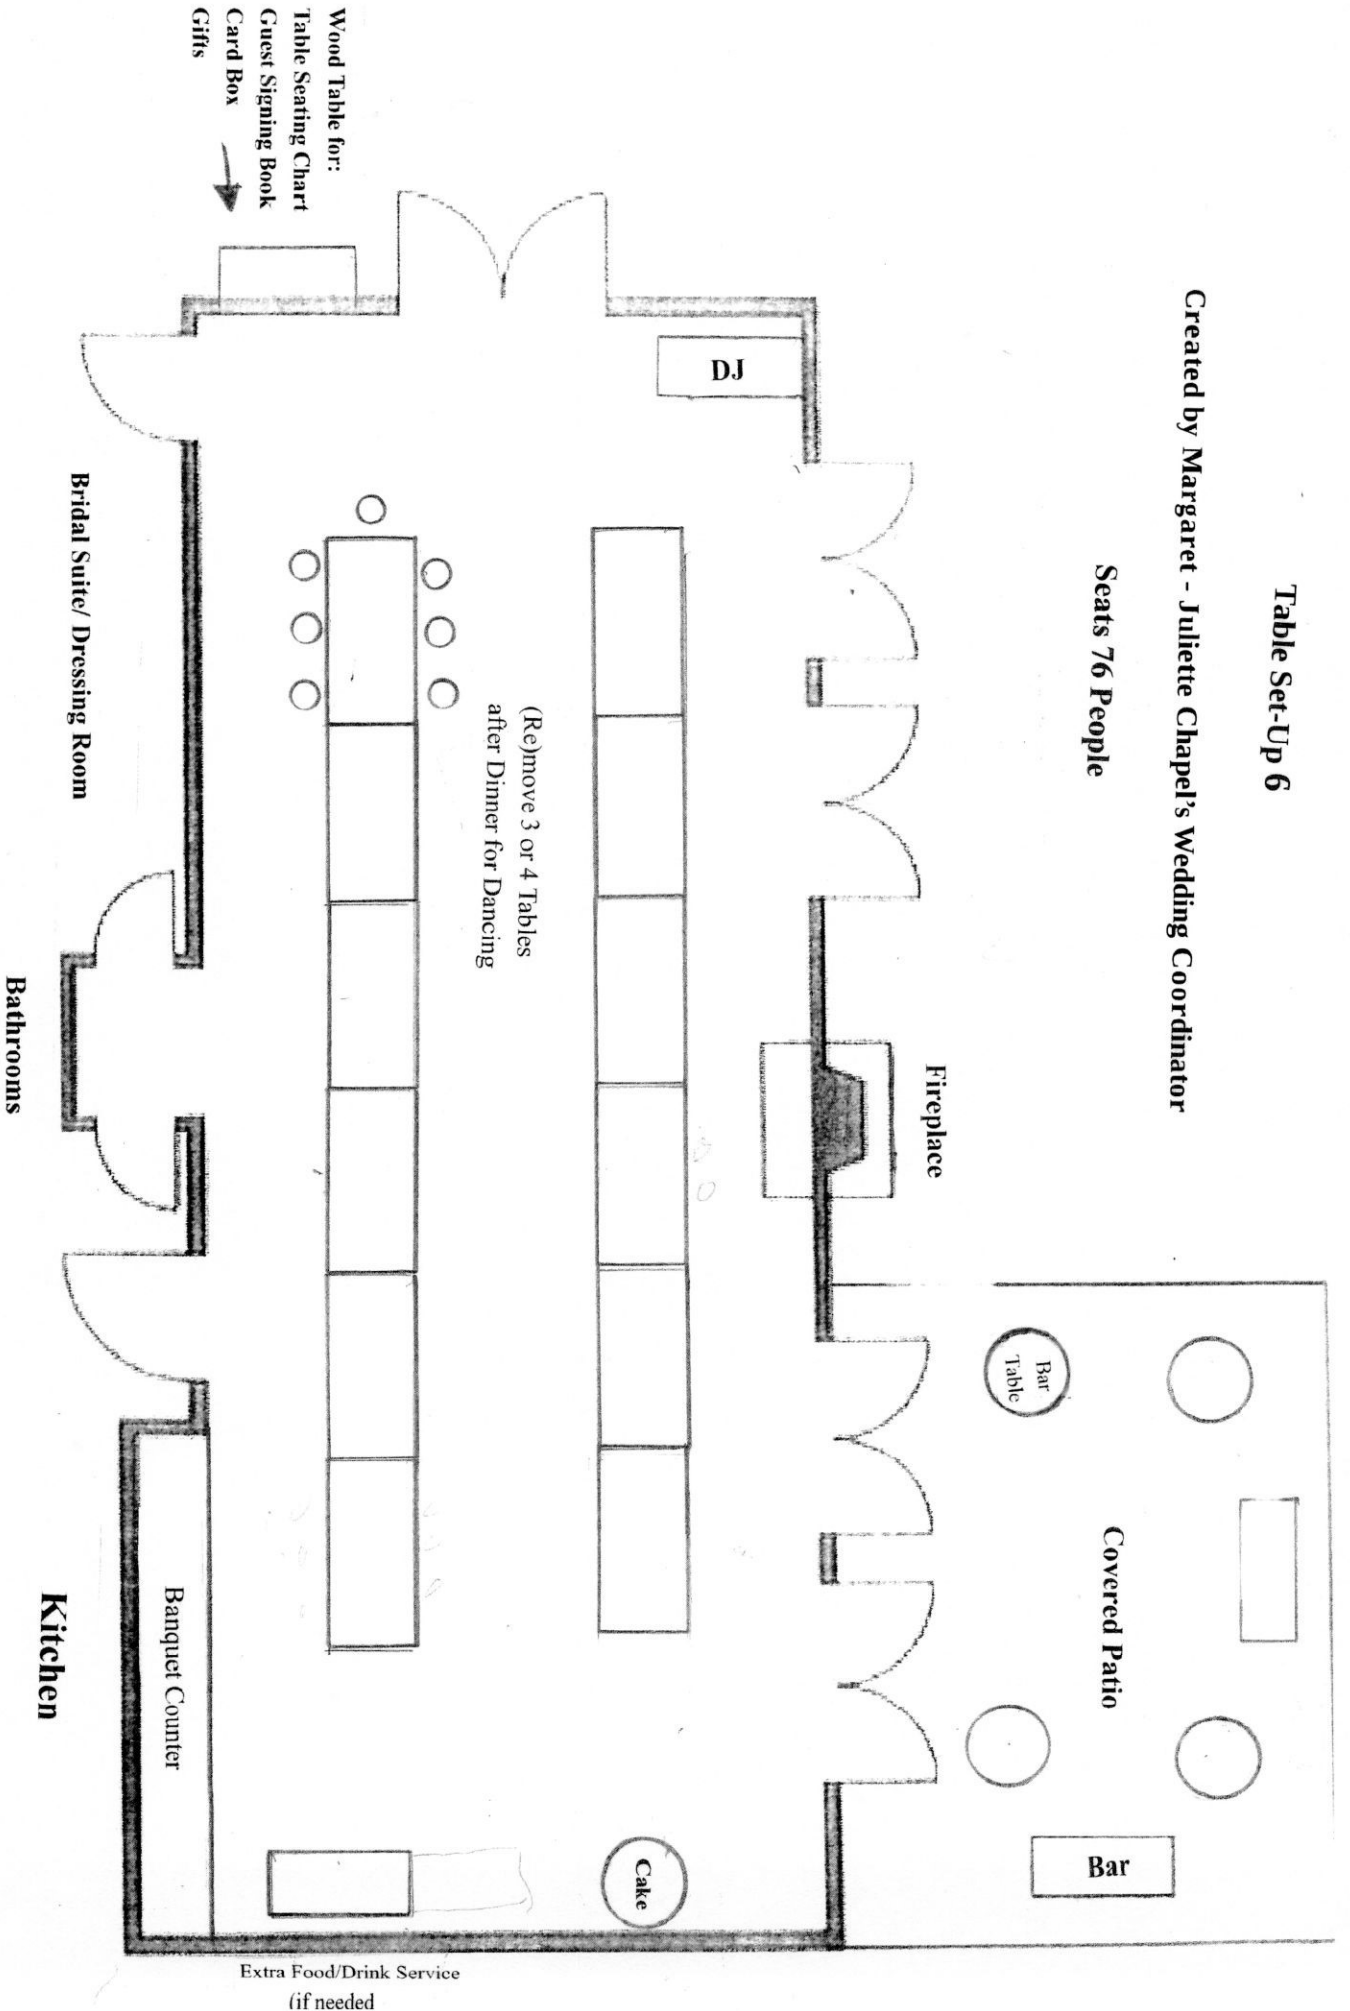

Appetizers (if weather permits)

Covered Patio

Bar

Cake

Remove after Dinner for Dancing

Move after Dinner for Dancing

Bridal Suite/ Dressing Room

Bathrooms

Kitchen

Bathrooms

Bridal Suite/ Dressing Room

Wood Table for:
Table Seating Chart
Guest Signing Book
Card Box
Gifts

Extra Food Service (if needed)

Table Set-Up 4

Created by Margaret - Juliette Chapel's Wedding Coordinator

Seats 72 People

Table Set-Up 5

Created by Margaret - Juliette Chapel's Wedding Coordinator

Seats 68 People

Table Set-Up 6

Created by Margaret - Juliette Chapel's Wedding Coordinator

Seats 76 People

Table Set-Up 7

Created by Margaret - Juliette Chapel's Wedding Coordinator

Seats 82 People

Table Set-Up 8

Created by Margaret - Juliette Chapel's Wedding Coordinator

Seats 82 People

Extra Food/Drink Service
(if needed)