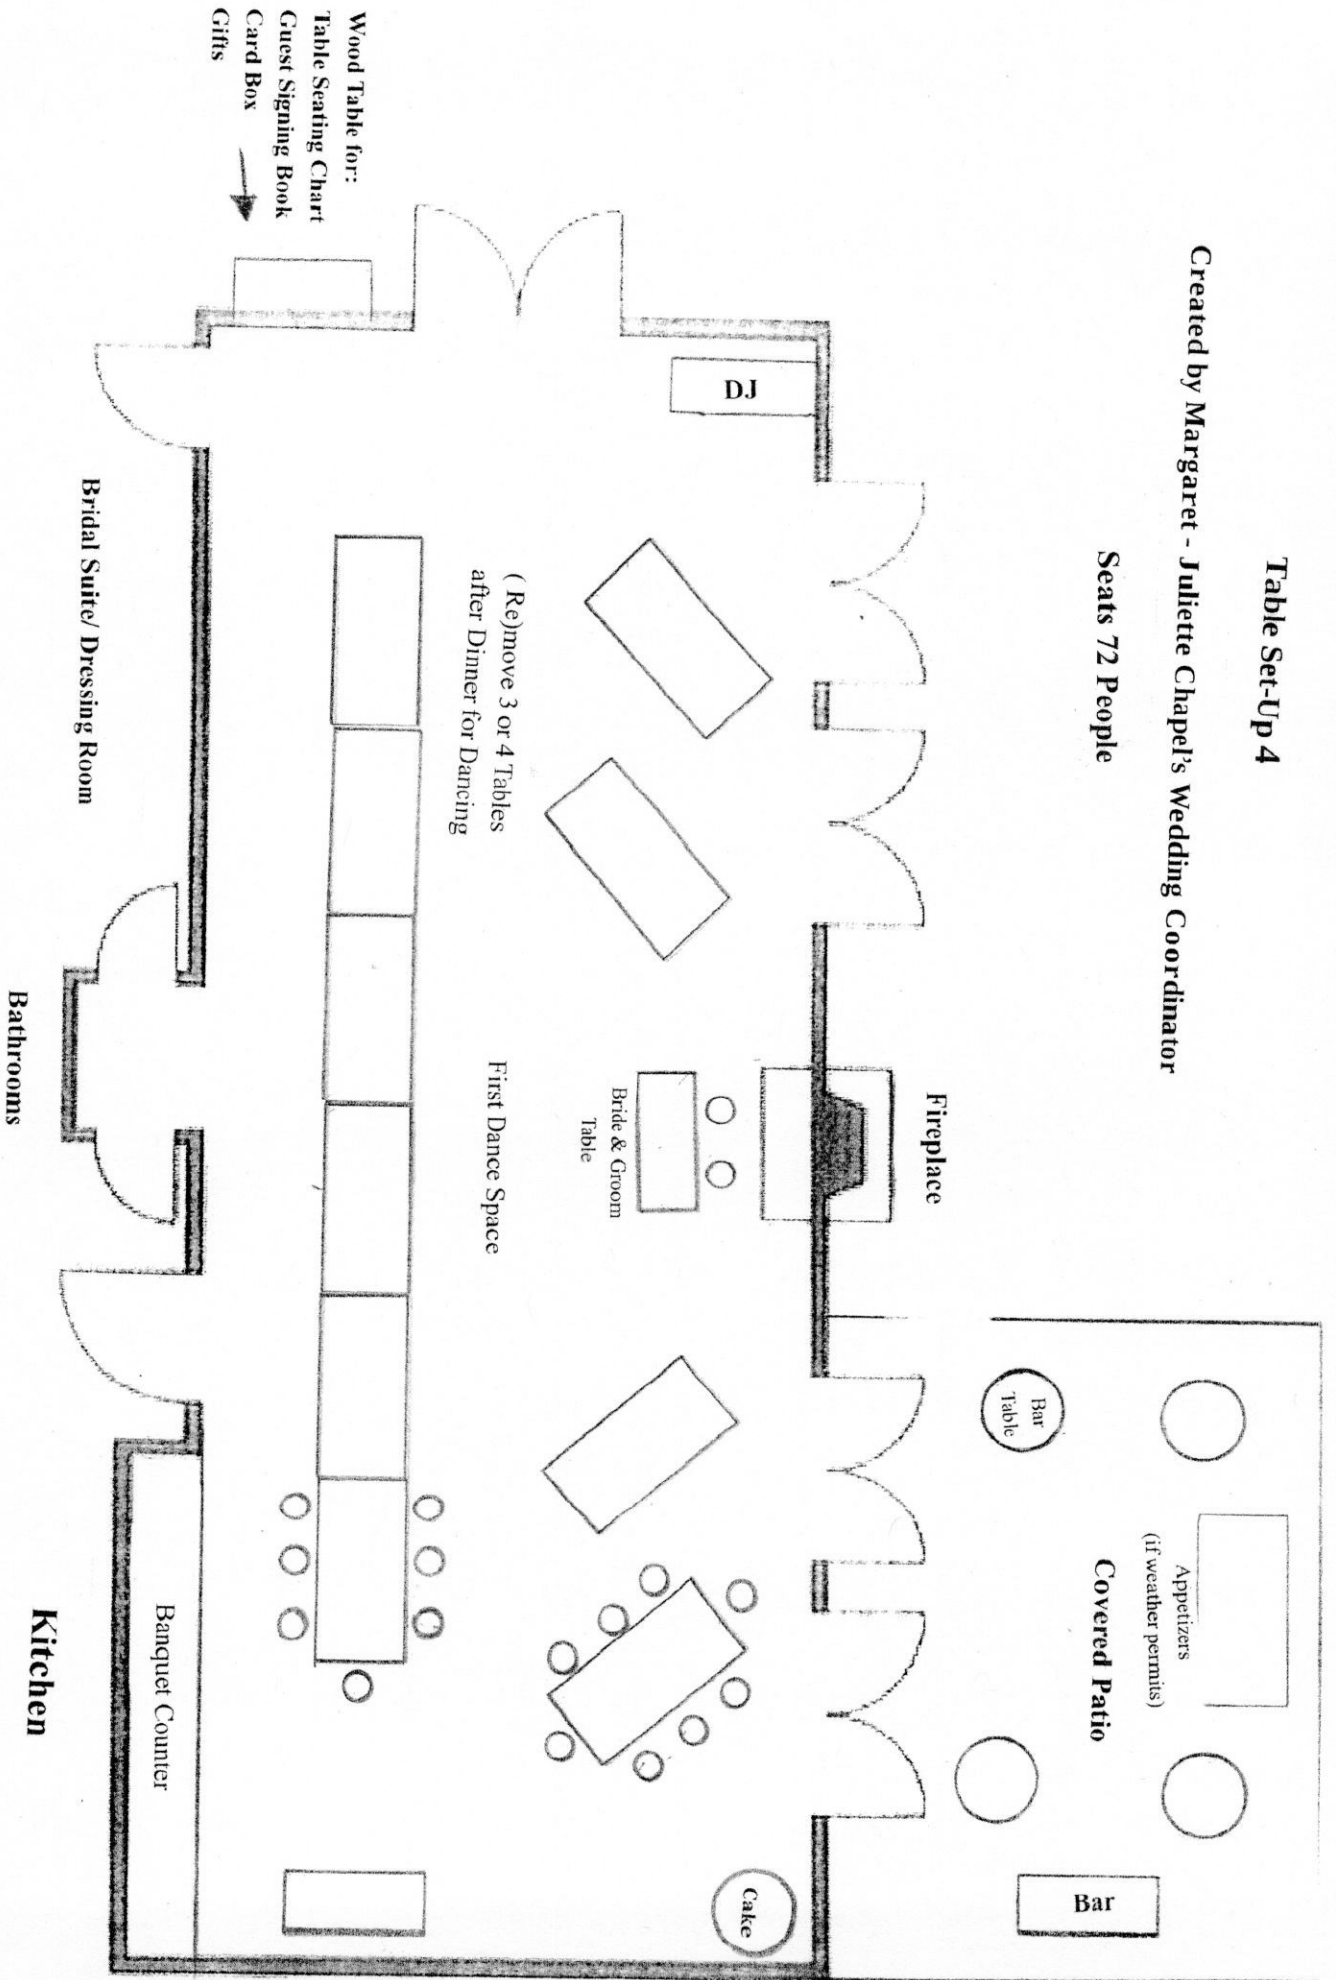

Appetizers (if weather permits)

Covered Patio

Bar

Cake

Remove after Dinner for Dancing

Move after Dinner for Dancing

Bridal Suite/ Dressing Room

Bathrooms

Kitchen

Bathrooms

Bridal Suite/ Dressing Room

Wood Table for:
Table Seating Chart
Guest Signing Book
Card Box
Gifts

Extra Food Service (if needed)

Table Set-Up 4

Created by Margaret - Juliette Chapel's Wedding Coordinator

Seats 72 People

Table Set-Up 5

Created by Margaret - Juliette Chapel's Wedding Coordinator

Seats 68 People

Table Set-Up 6

Created by Margaret - Juliette Chapel's Wedding Coordinator

Seats 76 People

Table Set-Up 7

Created by Margaret - Juliette Chapel's Wedding Coordinator

Seats 82 People

Table Set-Up 8

Created by Margaret - Juliette Chapel's Wedding Coordinator

Seats 82 People

Extra Food/Drink Service
(if needed)