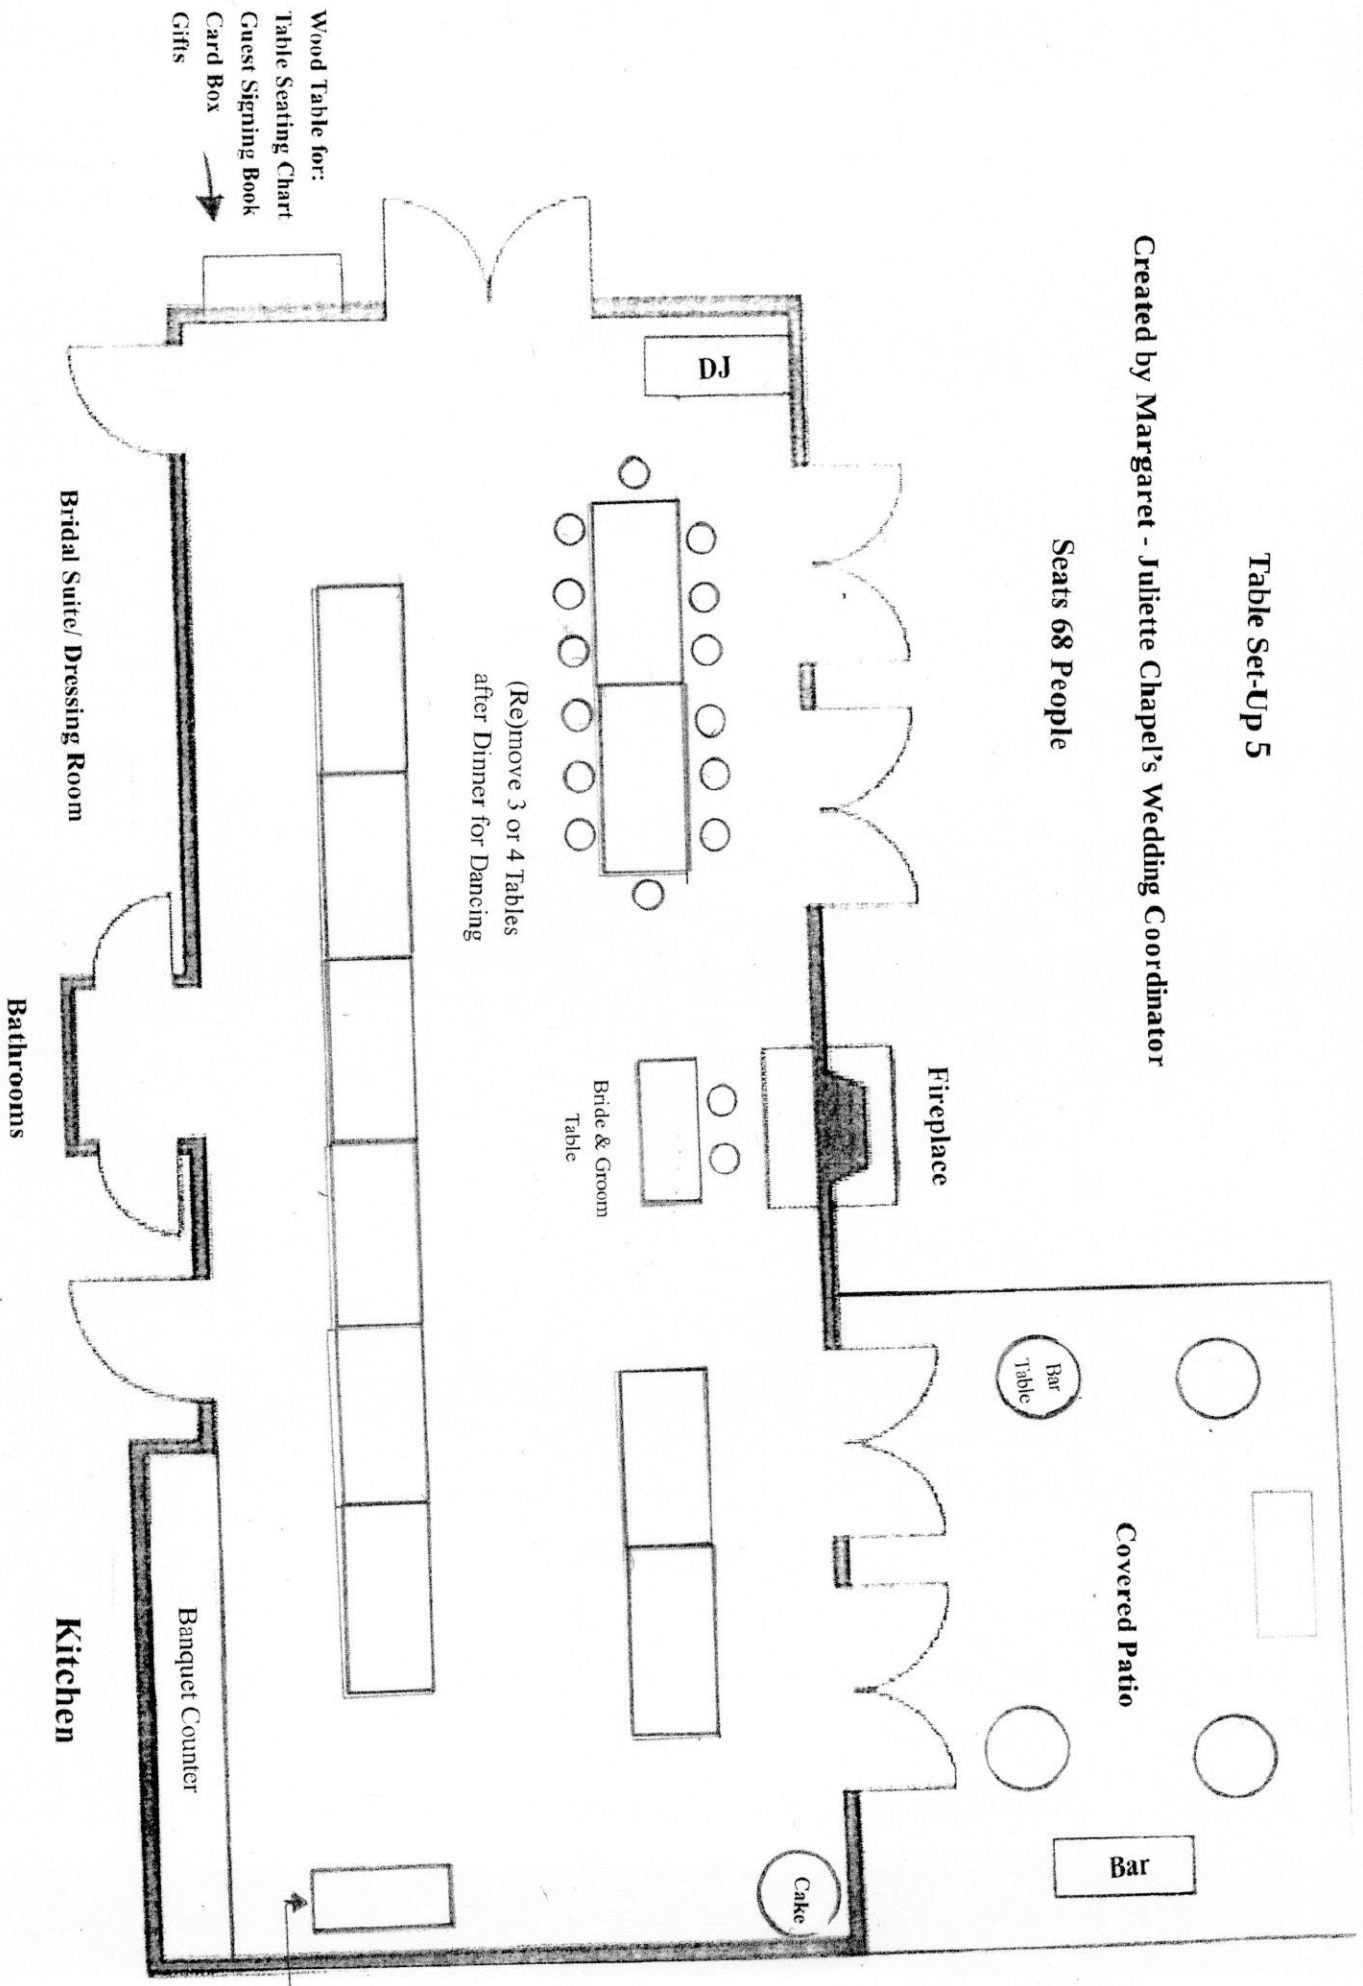

Appetizers (if weather permits)

Covered Patio

Bar

Cake

Remove after Dinner for Dancing

Move after Dinner for Dancing

Bridal Suite/ Dressing Room

Bathrooms

Kitchen

Bathrooms

Bridal Suite/ Dressing Room

Wood Table for:
Table Seating Chart
Guest Signing Book
Card Box
Gifts

Extra Food Service (if needed)

Table Set-Up 4

Created by Margaret - Juliette Chapel's Wedding Coordinator

Seats 72 People

Table Set-Up 5

Created by Margaret - Juliette Chapel's Wedding Coordinator

Seats 68 People

Table Set-Up 6

Created by Margaret - Juliette Chapel's Wedding Coordinator

Seats 76 People

Table Set-Up 7

Created by Margaret - Juliette Chapel's Wedding Coordinator

Seats 82 People

Table Set-Up 8

Created by Margaret - Juliette Chapel's Wedding Coordinator

Seats 82 People

Extra Food/Drink Service
(if needed)