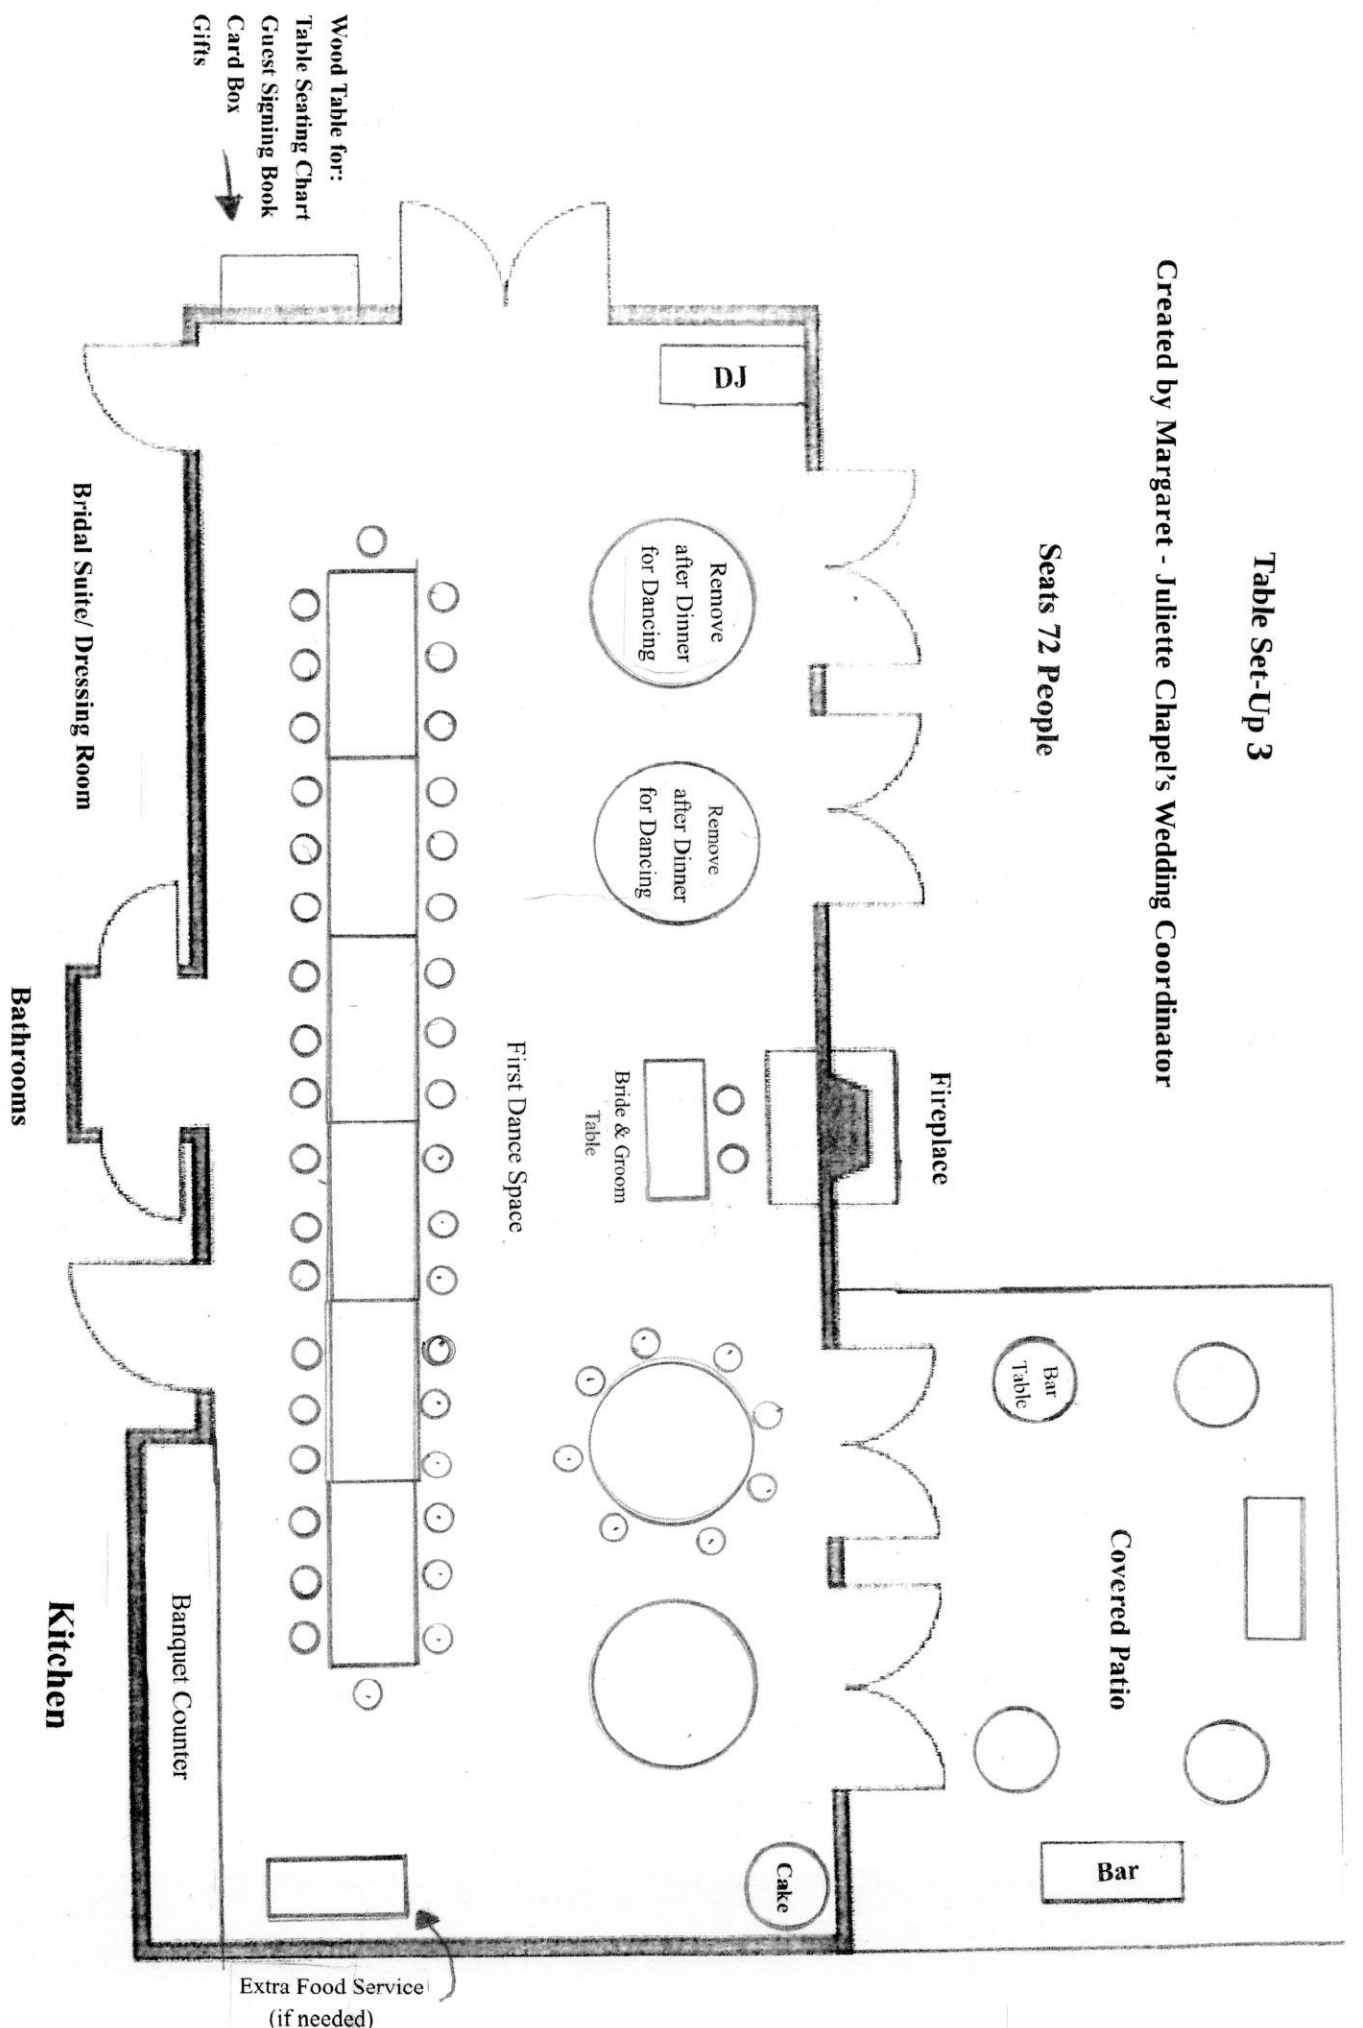

Banquet Counter

Kitchen

Extra Food/Drink Service (if needed)

Wood Table for:
Table Seating Chart
Guest Signing Book
Card Box
Gifts

Table Set-Up 2

Created by Margaret - Juliette Chapel's Wedding Coordinator

Seats 66 People

Extra Food/Drink Service (if needed)

Table Set-Up 3

Created by Margaret - Juliette Chapel's Wedding Coordinator

Seats 72 People

DJ

Remove after Dinner for Dancing

Remove after Dinner for Dancing